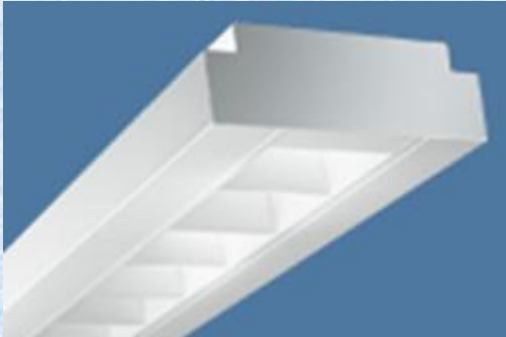

The pendant fixtures were originally created by LITECONTROL to offer an alternative style of fixture with the same high-performance capability as linear systems. With their popularity, and the desire to add complementary wall lighting, matching ADA sconces carrying the same design theme have now been added. *Scion™*, *Nexus™*, *Echelon™*, and *Mantra™* ADA Sconces offer superior performance with a variety of lamping and design options. They mimic the designs of the pendant-mounted fixtures and can be used to complement those fixtures in large spaces or used alone in corridors or their wall-only applications.

The new ADA sconces are constructed using a combination of 20-gauge steel housings and acrylic bands and diffusers. The fixture sizes are between 14 ¾ and 16 inches in diameter and all four designs are ADA-compliant with fixture depths of only 4 inches from the wall. Most designs allow choices of five different lamping options (21- or 38-watt 2D, 22-watt Circline T5, and 18- or 26-watt Quad). Dimming capability is also available when Quad lamps are specified.

For more info click on [Scion](#), [Nexus](#), [Echelon](#) or [Mantra](#)

LITECONTROL Announces Expansion of Popular "LC" Fixture Offering

LITECONTROL announces the development of a new indirect/direct fixture designed for school classrooms, laboratories and open offices. LC-82 provides highly efficient indirect/direct lighting in a small-scale extruded aluminum housing. The fixture is designed for use in spaces with ceilings as low as 8-1/2 feet and with fixtures suspended as close as 9 inches from the ceiling.